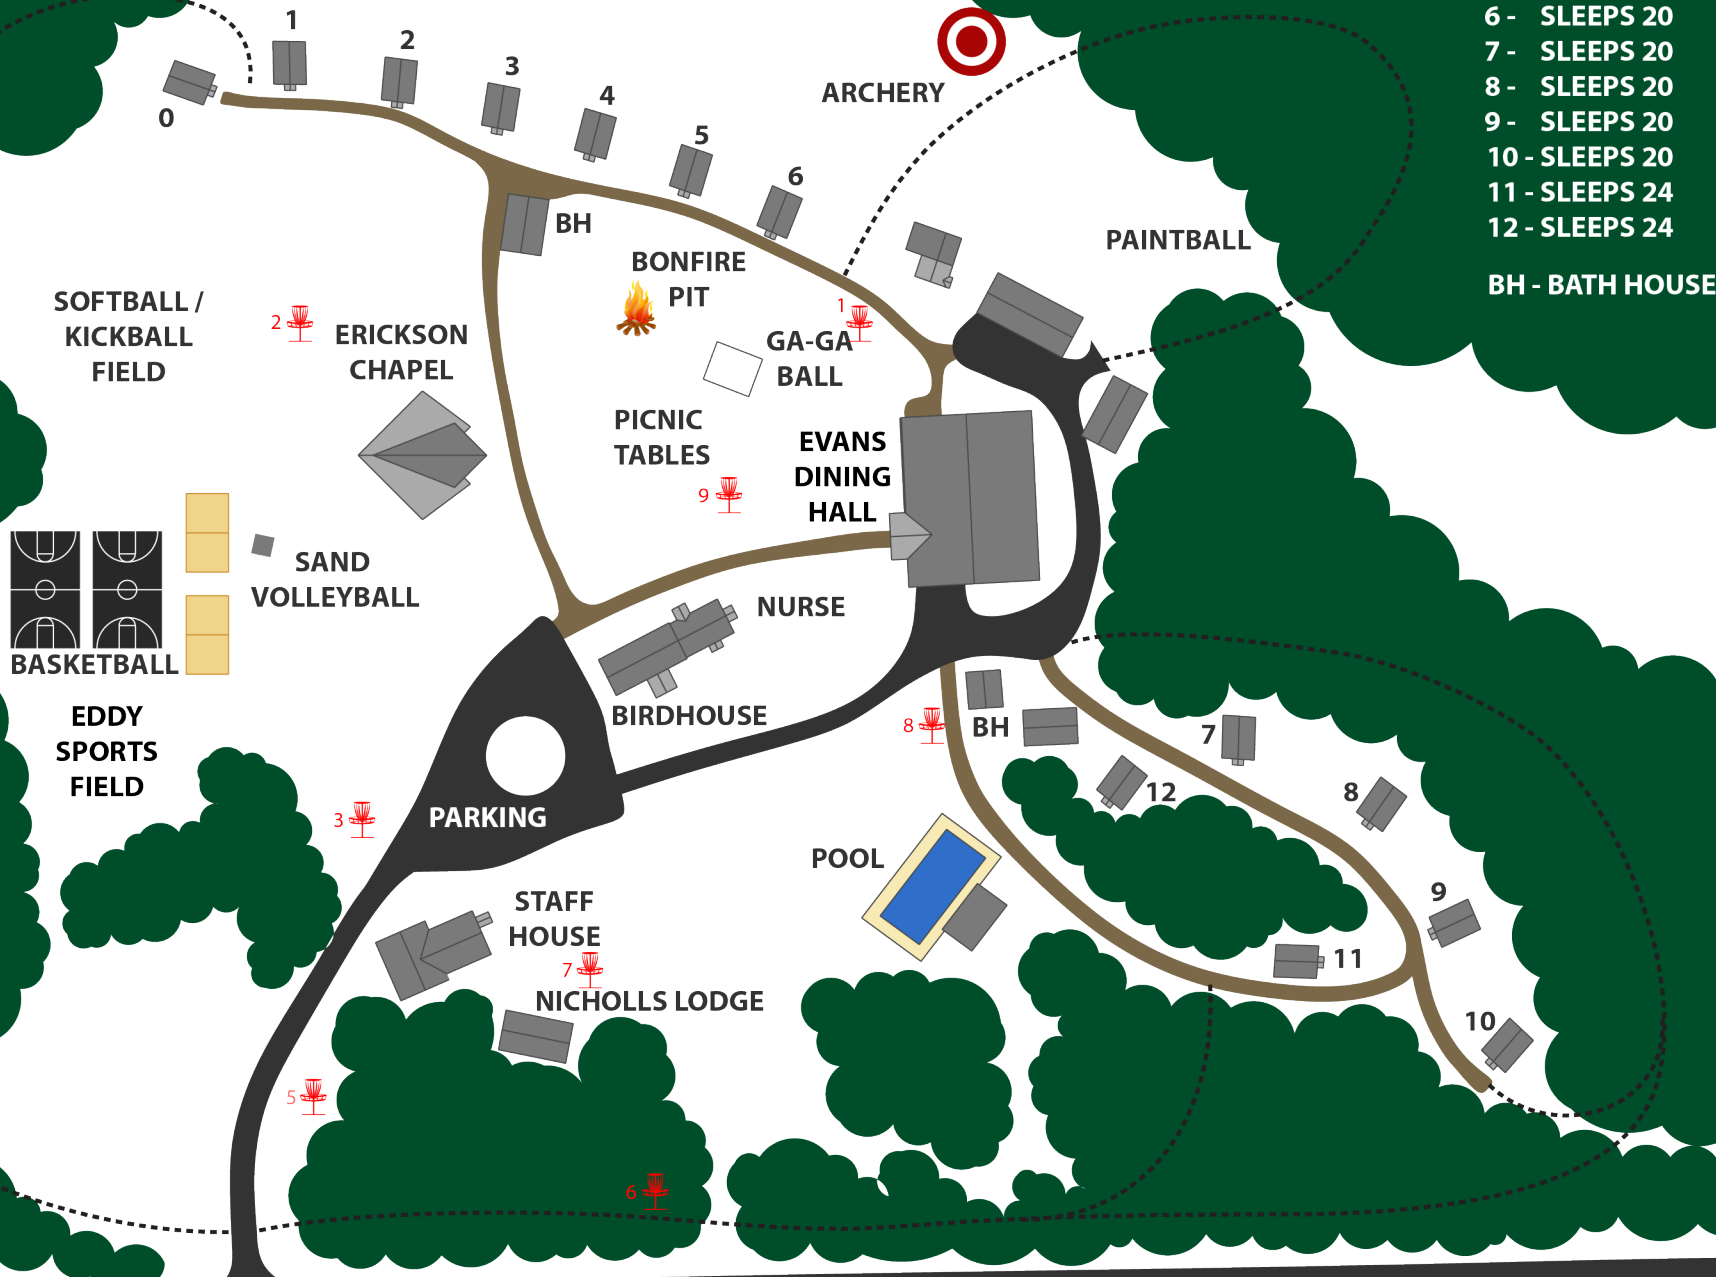

## THE GROUNDS

CHAPEL	SEATS 300
DINING HALL	SEATS 250
BIRDHOUSE	SLEEPS 29/39
NICHOLLS	SLEEPS 12

## CABINS

0 -	SLEEPS 24
1 -	SLEEPS 20
2 -	SLEEPS 20
3 -	SLEEPS 20
4 -	SLEEPS 20
5 -	SLEEPS 20
6 -	SLEEPS 20
7 -	SLEEPS 20
8 -	SLEEPS 20
9 -	SLEEPS 20
10 -	SLEEPS 20
11 -	SLEEPS 24
12 -	SLEEPS 24

BH - BATH HOUSE

NIPPERSINK AVE